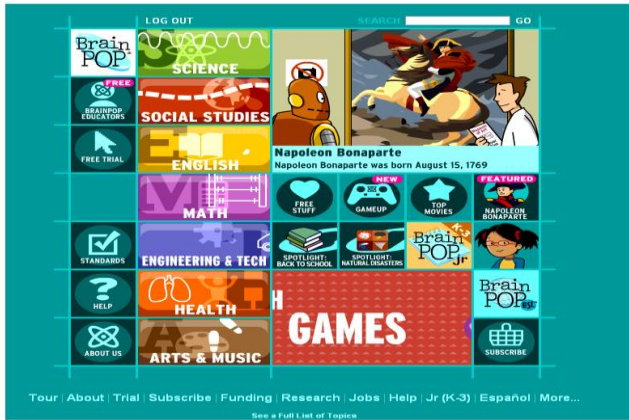

Click on the Destiny Icon on your Desktop or go to mydestiny.charleston.k12.sc.us

Click on the Catalog Tab to search.

Pebble Go

How do I access it?

<http://www.pebblego.com/login.php>

Username: jim

Password: jaguar

Brain Pop

How do I access it?

<http://www.brainpop.com/>

Username: TBD

Password: TBD

Learn360:

This was previously Discovery or United Streaming

How do I access it?