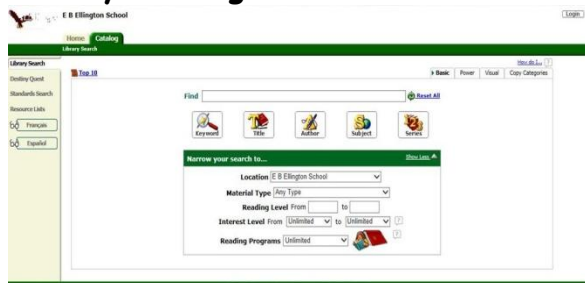

SC Discus

How do I access it?

www.scdiscus.org

From home:

Username: discus2017

Password: smart

Destiny Catalog:

How Do I access it?

Click on the Destiny Icon on your Desktop or go to mydestiny.charleston.k12.sc.us

Click on the Catalog Tab to search.

Pebble Go

How do I access it?

<http://www.pebblego.com/login.php>

Username: jim

Password: jaguar